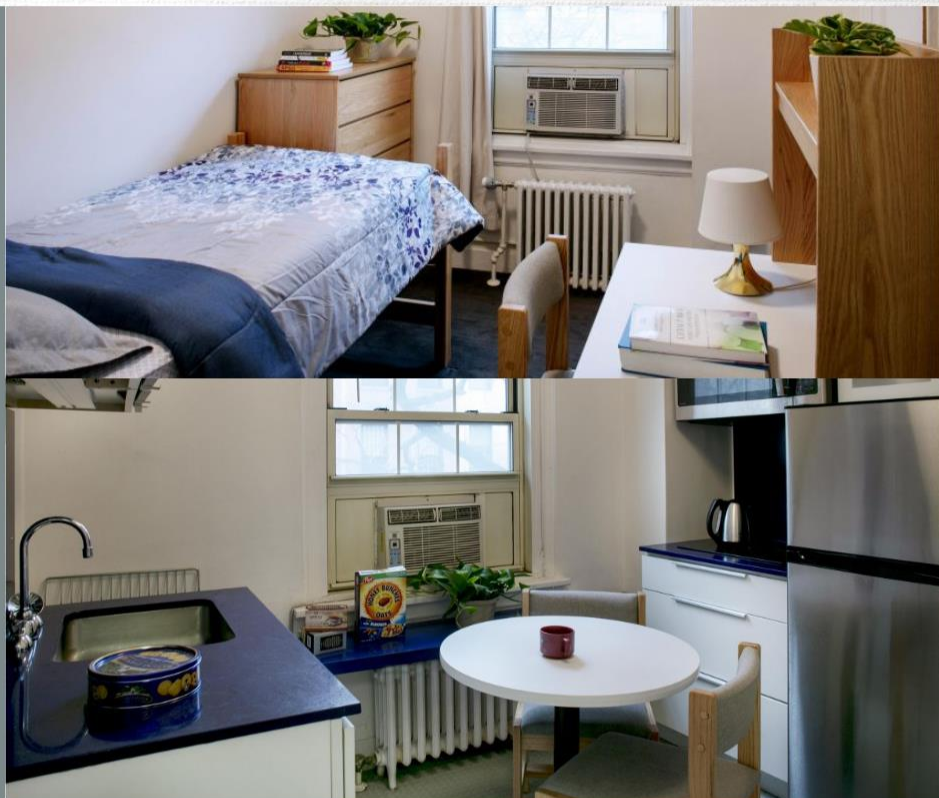

CARDOZO LAW HOUSING

The Benjamin

148 LEXINGTON AVE - BETWEEN 29TH & 30TH
STS NEW YORK, NY 10016

For more information, please contact thebenjamin@yu.edu

AMENITIES INCLUDE:

- Twin-sized bedframe & mattress
- Under-the-bed storage
- Five-drawer desk
- Desk, desk chair, & hutch
- Built-in closet
- AC unit
- Radiator
- Smart TV
- Combination convection oven-microwave unit
- Two-burner stove top
- Sink
- Full-sized refrigerator
- Cabinet storage
- WiFi
- Mailbox
- Kitchen table and chairs

About the Building:

The Benjamin is an eight-story, suite-style residence hall in the heart of Murray Hill located on Yeshiva University's Beren Campus. The building consists of studio, two-bedroom, and three-bedroom apartments with newly renovated kitchens and an updated layout.

*2023-2024 Rates & Apartment Types:

- **Studio (private room, private bath, shared kitchen) - \$9,250/semester**
- **Two-bedroom (2 private rooms, shared kitchen & bath) - \$8,750/semester**
- **Three-bedroom (3 private rooms, shared kitchen & bath) - \$8,250/semester**

Common Spaces Include:

- Study lounge (8th floor)
- Rooftop patio (8th floor)
- TV lounge (1st floor)
- Laundry room (Basement)
- Exercise room (Basement)